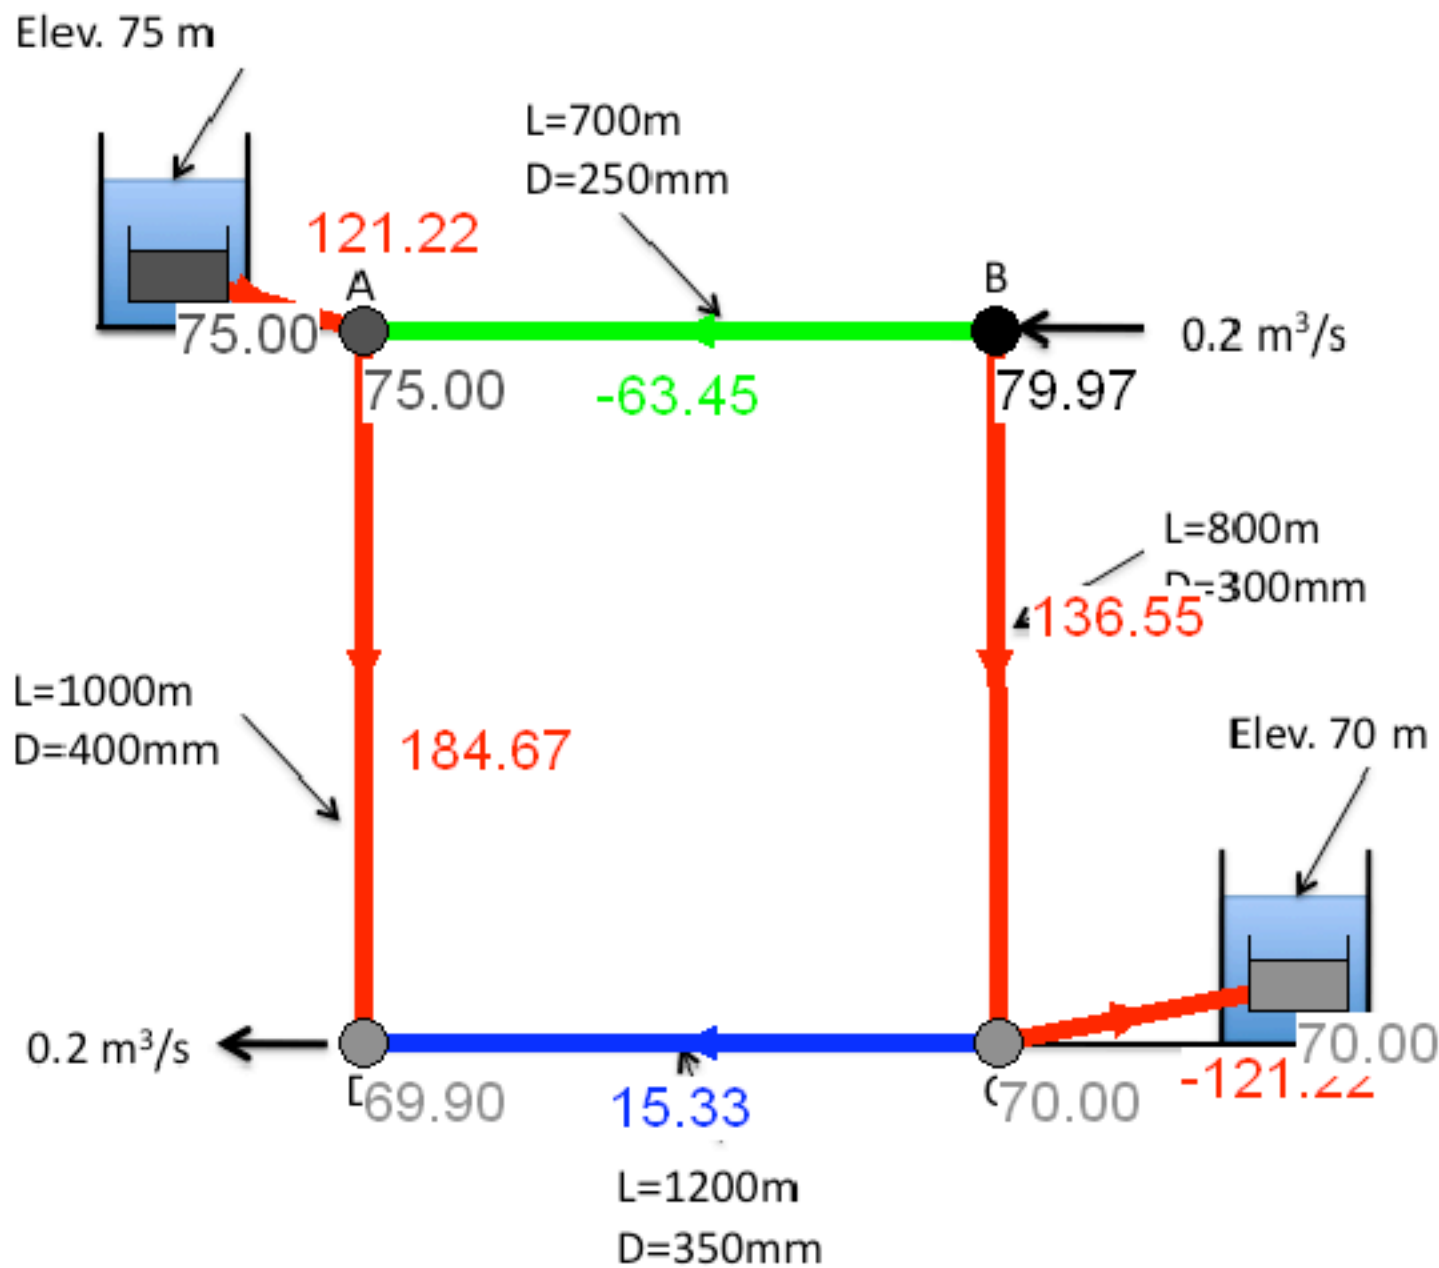

Network Map

Day 1, 12:00 AM

Browser

Data Map

Nodes  
Head

Links  
Flow

Time  
Single Period