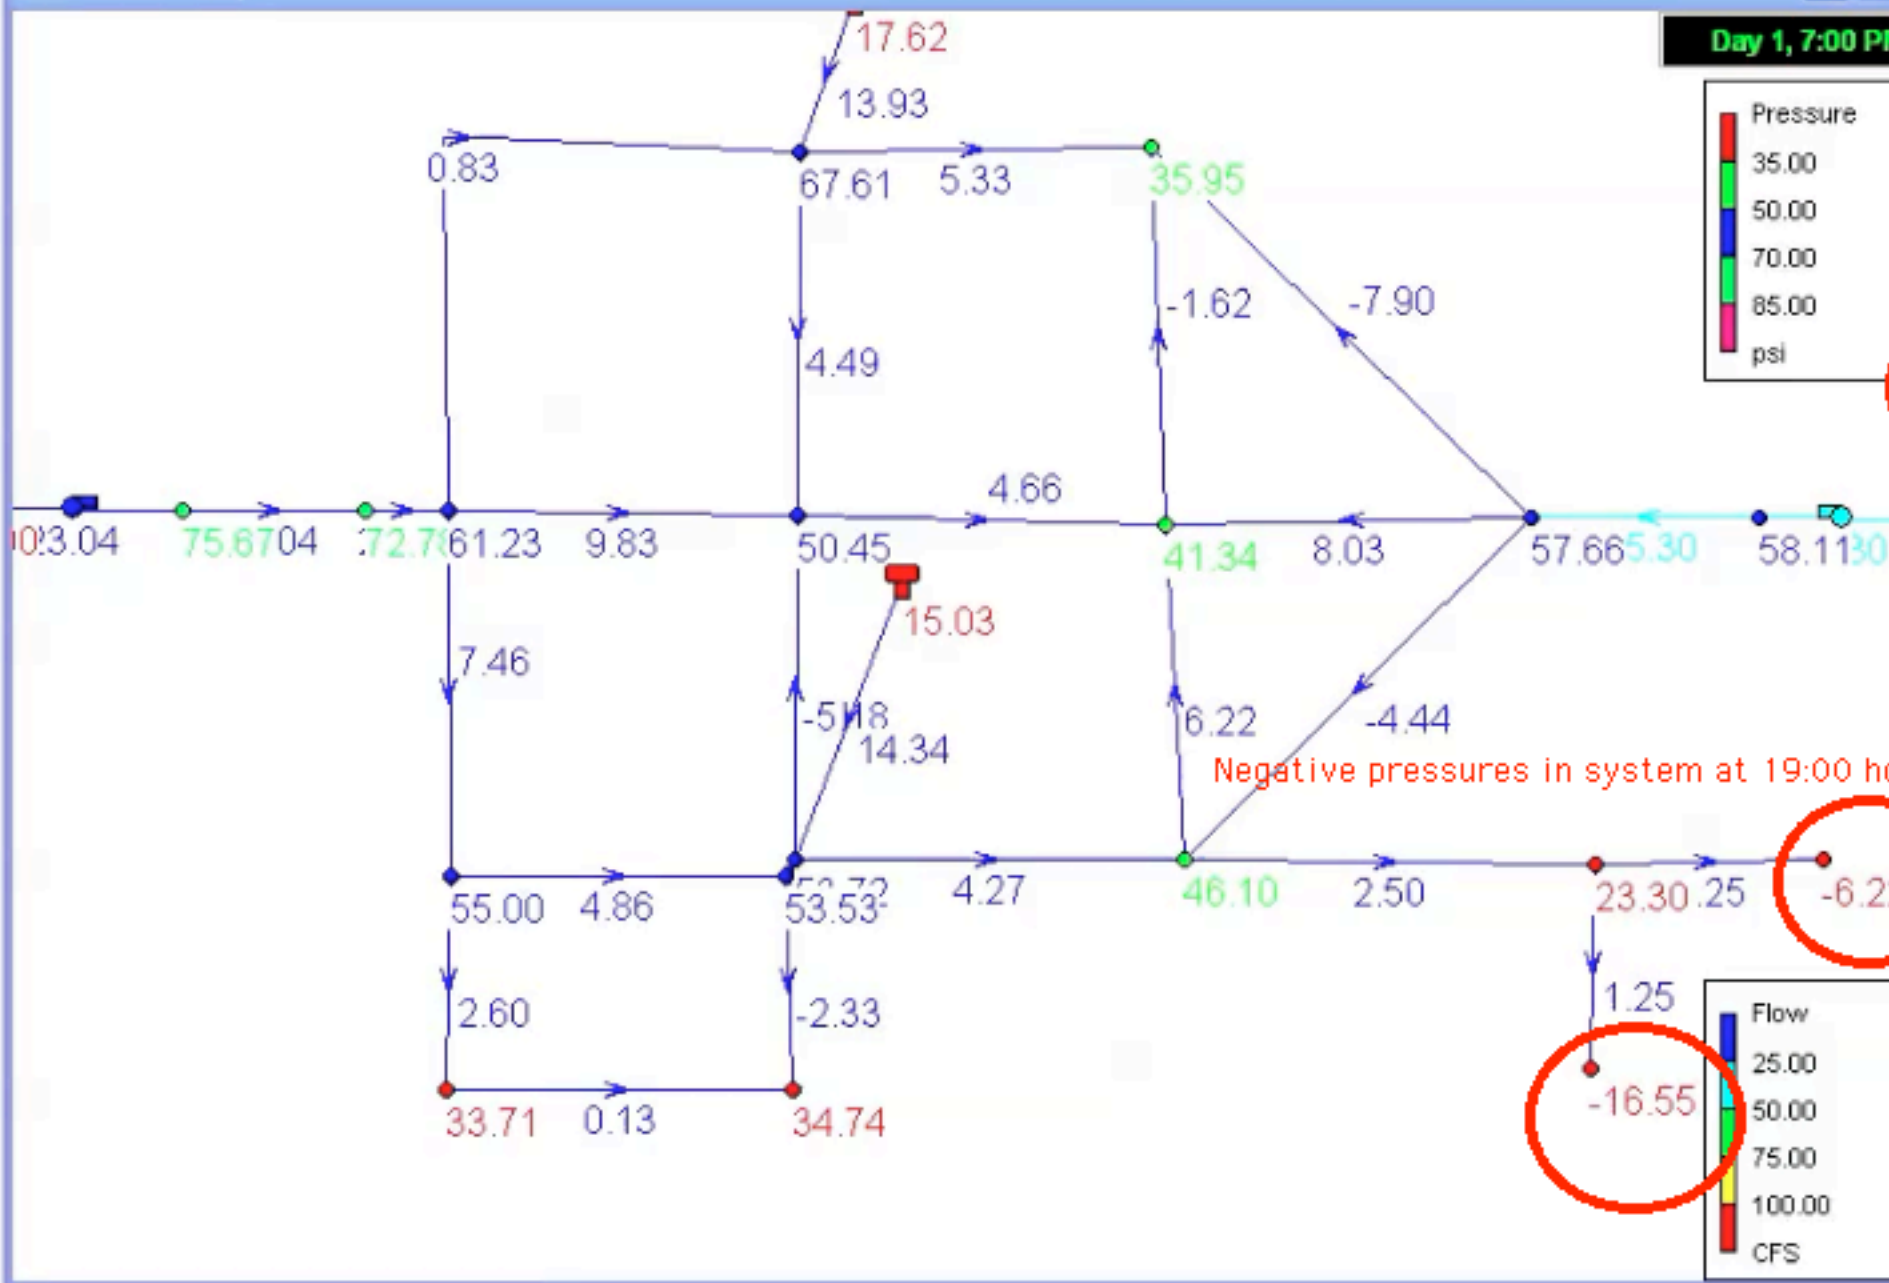

Network Map

Browser

Data Map

Nodes
Pressure

Links
Flow

Time
19:00 Hrs

Navigation buttons: Home, Previous, Play, Next, Stop