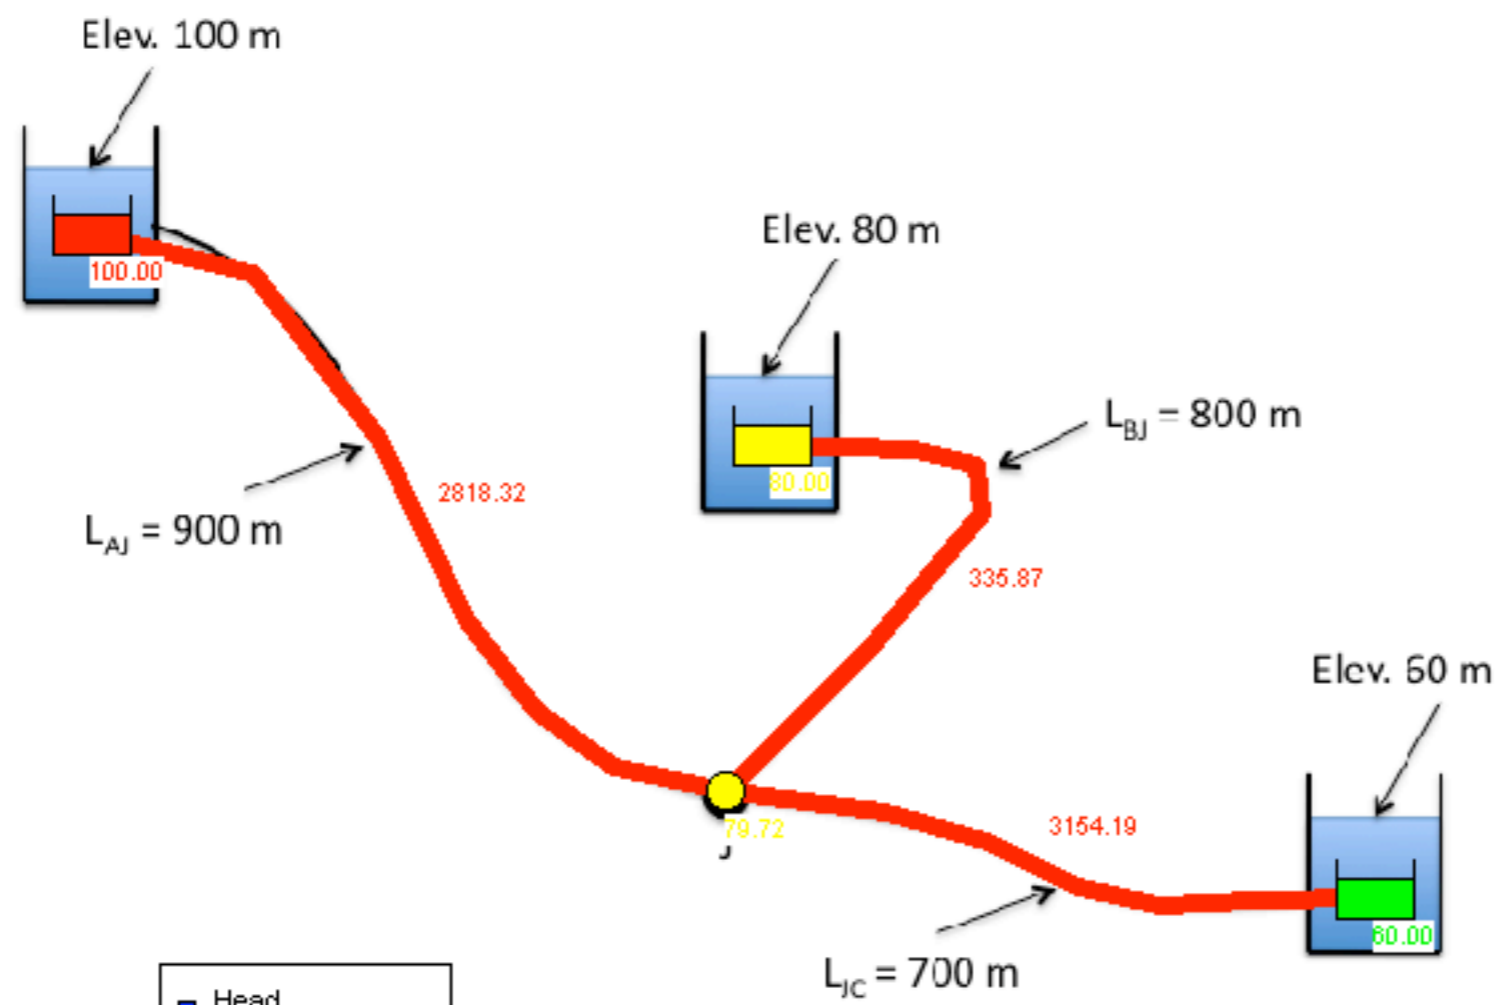

Network Map

Day 1, 12:00 AM

Browser

Data Map

Nodes
Head

Links
Flow

Time
Single Period

Navigation controls: back, forward, home, search, and a scroll bar.